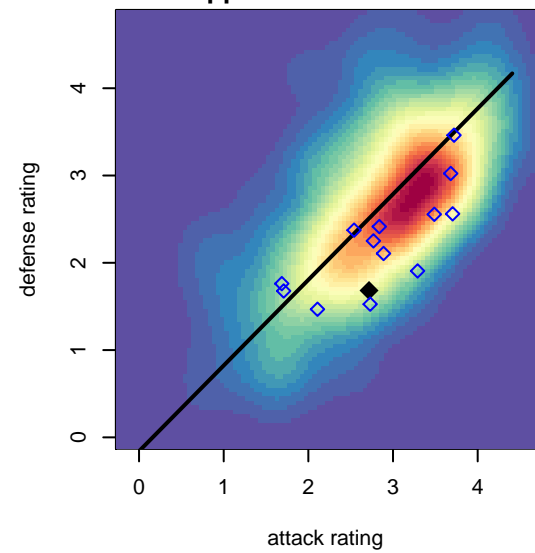

Twin Falls Rapids B98

Twin Falls, ID
 B98 total strength=1435
 attack=15.13 defense=5.38
 spr league = Spr Idaho D3 U17 A U17

alt names used:
 TF RAPIDS U17B
 TWIN FALLS RAPIDS (ID)
 TF RAPIDS U17B (ID)

Venues played:
 2014 Spr Idaho D3 U15/16 Bracket A U16
 2014 ID State Cup U16
 2015 Spr Idaho D3 U17 A U17
 2015 Canyon Rim Classic U18 B U18
 2015 PVSC Spring Classic BU17
 2015 ID State Cup U17

Twin Falls Rapids B98
 Dots are actual minus expected GF (blue circles) and GA (red triangles).
 Blue line is smoothed change in attack strength. Red is smoothed change in defense strength.

**attack and defense variance (black dot)
relative to other teams
and top 10 in region**

**attack and defense rating
relative to others at age
and all opponents in last 13 months**

**attack and defense rating
relative to others at age
and all opponents in last 13 months**

Performance relative to 13 month average

Performance relative to 13 month average

Distribution of opponents
 Red = Lose zone, Blue = Win zone, Green = Even
 Black line separates win/lose zones

lot. A=Neither has attack advantage, B=Opponent has both attack and defense advantage, C=Opponent has both attack and defense disadvantage, D=Both have