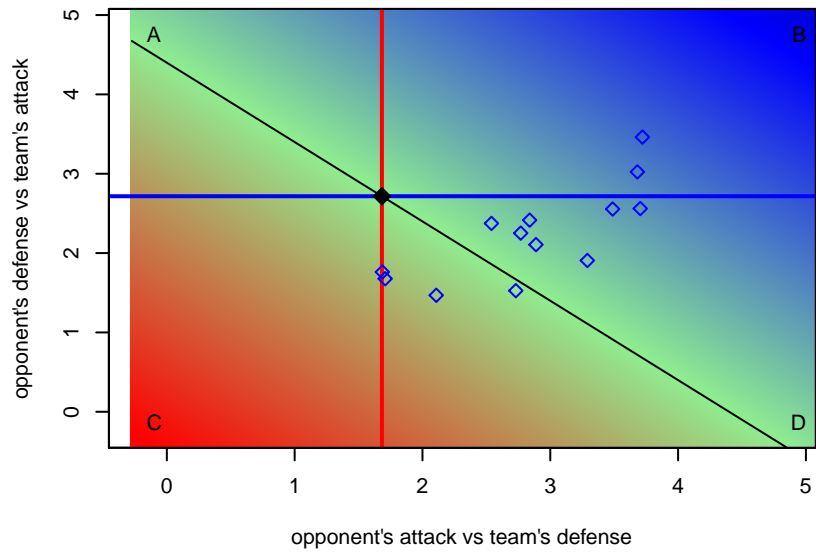

Venues played:
 2014 Spr Idaho D3 U15/16 Bracket A U16
 2014 ID State Cup U16
 2015 Spr Idaho D3 U17 A U17
 2015 Canyon Rim Classic U18 B U18
 2015 PVSC Spring Classic BU17
 2015 ID State Cup U17

Twin Falls Rapids B98
 Dots are actual minus expected GF (blue circles) and GA (red triangles).
 Blue line is smoothed change in attack strength. Red is smoothed change in defense strength.

**attack and defense variance (black dot)
relative to other teams
and top 10 in region**

**attack and defense rating
relative to others at age
and all opponents in last 13 months**

**attack and defense rating
relative to others at age
and all opponents in last 13 months**

Performance relative to 13 month average

Performance relative to 13 month average

Distribution of opponents
 Red = Lose zone, Blue = Win zone, Green = Even
 Black line separates win/lose zones

lot. A=Neither has attack advantage, B=Opponent has both attack and defense advantage, C=Opponent has both attack and defense disadvantage, D=Both have