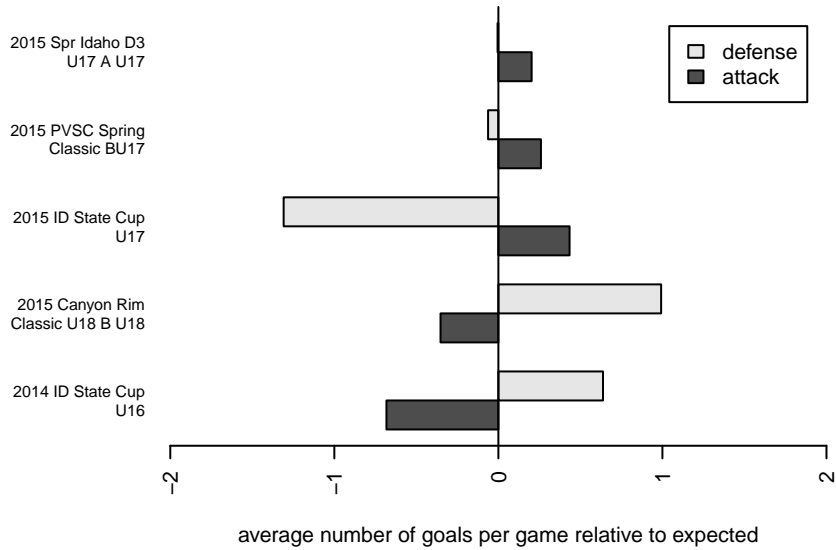

Venues played:
 2014 Spr Idaho D3 U15/16 Bracket A U16
 2014 ID State Cup U16
 2015 Spr Idaho D3 U17 A U17
 2015 Canyon Rim Classic U18 B U18
 2015 PVSC Spring Classic BU17
 2015 ID State Cup U17

Twin Falls Rapids B98
 Dots are actual minus expected GF (blue circles) and GA (red triangles).
 Blue line is smoothed change in attack strength. Red is smoothed change in defense strength.

**attack and defense variance (black dot)
relative to other teams
and top 10 in region**

**attack and defense rating
relative to others at age
and all opponents in last 13 months**

**attack and defense rating
relative to others at age
and all opponents in last 13 months**

Performance relative to 13 month average

Performance relative to 13 month average

Distribution of opponents
 Red = Lose zone, Blue = Win zone, Green = Even
 Black line separates win/lose zones

lot. A=Neither has attack advantage, B=Opponent has both attack and defense advantage, C=Opponent has both attack and defense disadvantage, D=Both have