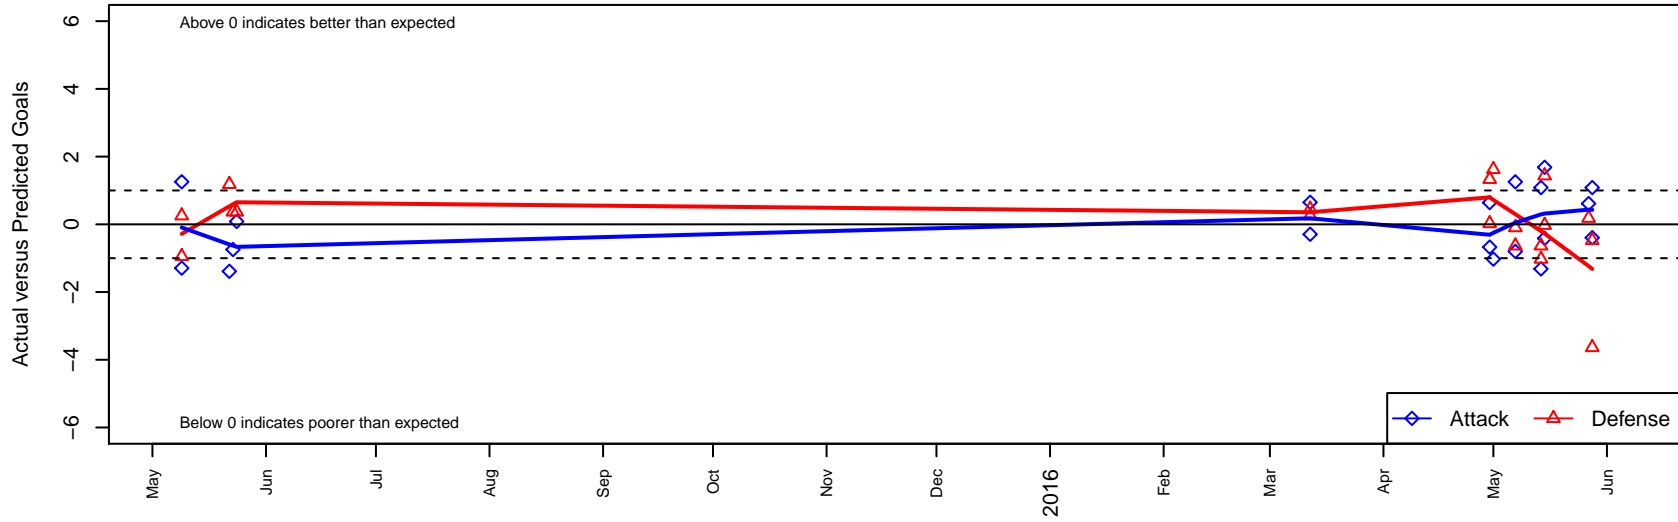

Twin Falls Rapids B98

Twin Falls, ID
 B98 total strength=1435
 attack=15.13 defense=5.38
 spr league = Spr Idaho D3 U17 A U17

alt names used:
 TF RAPIDS U17B
 TWIN FALLS RAPIDS (ID)
 TF RAPIDS U17B (ID)

Venues played:
 2014 Spr Idaho D3 U15/16 Bracket A U16
 2014 ID State Cup U16
 2015 Spr Idaho D3 U17 A U17
 2015 Canyon Rim Classic U18 B U18
 2015 PVSC Spring Classic BU17
 2015 ID State Cup U17

Twin Falls Rapids B98
 Dots are actual minus expected GF (blue circles) and GA (red triangles).
 Blue line is smoothed change in attack strength. Red is smoothed change in defense strength.

**attack and defense variance (black dot)
relative to other teams
and top 10 in region**

**attack and defense rating
relative to others at age
and all opponents in last 13 months**

**attack and defense rating
relative to others at age
and all opponents in last 13 months**

Performance relative to 13 month average

Performance relative to 13 month average

Distribution of opponents
 Red = Lose zone, Blue = Win zone, Green = Even
 Black line separates win/lose zones

lot. A=Neither has attack advantage, B=Opponent has both attack and defense advantage, C=Opponent has both attack and defense disadvantage, D=Both have