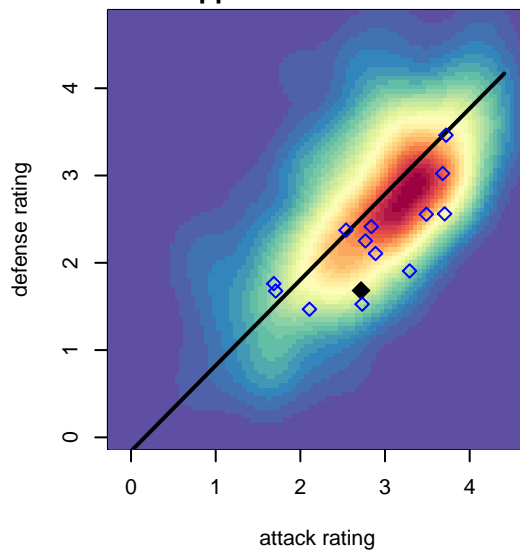

Twin Falls Rapids B98

Twin Falls, ID
 B98 total strength=1435
 attack=15.13 defense=5.38
 spr league = Spr Idaho D3 U17 A U17

alt names used:
 TF RAPIDS U17B
 TWIN FALLS RAPIDS (ID)
 TF RAPIDS U17B (ID)

Venues played:
 2014 Spr Idaho D3 U15/16 Bracket A U16
 2014 ID State Cup U16
 2015 Spr Idaho D3 U17 A U17
 2015 Canyon Rim Classic U18 B U18
 2015 PVSC Spring Classic BU17
 2015 ID State Cup U17

Twin Falls Rapids B98
 Dots are actual minus expected GF (blue circles) and GA (red triangles).
 Blue line is smoothed change in attack strength. Red is smoothed change in defense strength.

**attack and defense variance (black dot)
relative to other teams
and top 10 in region**

**attack and defense rating
relative to others at age
and all opponents in last 13 months**

**attack and defense rating
relative to others at age
and all opponents in last 13 months**

Performance relative to 13 month average

Performance relative to 13 month average

Distribution of opponents
 Red = Lose zone, Blue = Win zone, Green = Even
 Black line separates win/lose zones

lot. A=Neither has attack advantage, B=Opponent has both attack and defense advantage, C=Opponent has both attack and defense disadvantage, D=Both have